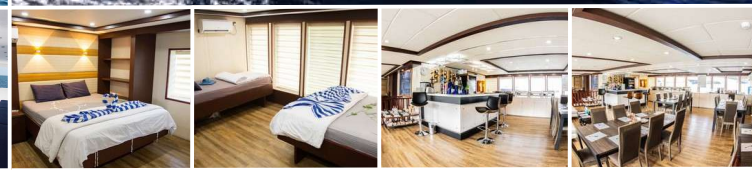

NO HIDDEN EXTRAS
✓ PORT AND FUEL FEES
✓ MARINE PARKS
✓ AIRTAXI